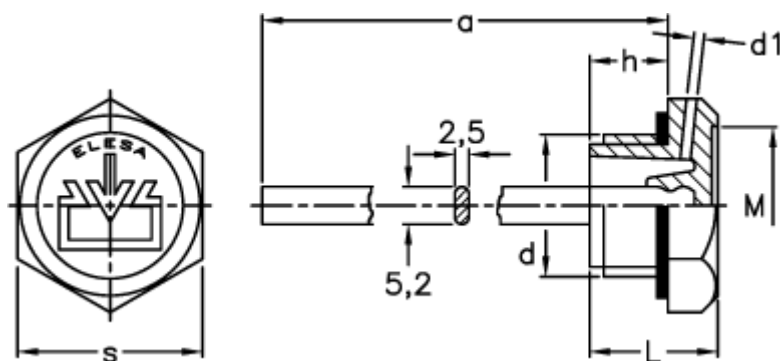

Data Sheet

Article number: 2311059561

Description: E+G Oil fill plug, w/breather hole
TCDF.20x1,5+a, black

Measures

a	= 195
d	= M20x1,5
d1	= 2
h	= 11
L	= 18
M	= 20.5
s	= 26
Tightening torque N m = 8 til 10	